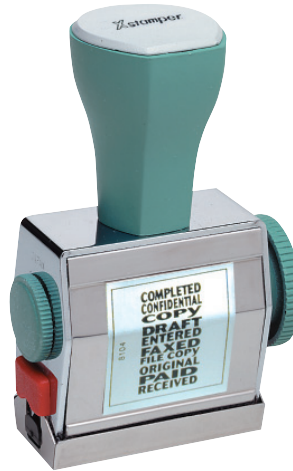

## 10-in-1 Phrase Stamp - \$44.25

Impression size: 3/16" x 1-1/2"

Our 10-in-1 stamp is pre-inked and prints all impressions shown in one stamp mount. Re-ink with ink cartridges.

**COMPLETED  
CONFIDENTIAL  
COPY  
DRAFT  
ENTERED  
FAXED  
FILE COPY  
ORIGINAL  
PAID  
RECEIVED**